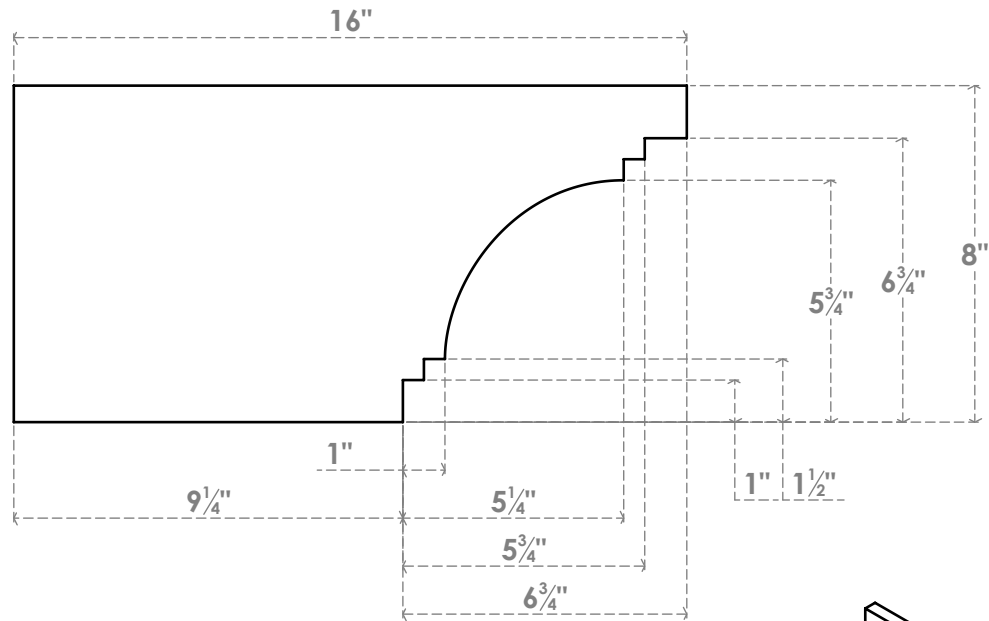

RFTP06X08X16PEC

6"W X 8"H X 16"L PESCADERO ARCHITECTURAL GRADE PVC RAFTER TAIL

SIDE PROFILE

ISOMETRIC

FRONT PROFILE

EKENA MILLWORK
 2300 WEST MAIN ST.
 CLARKSVILLE, TX 75426
 TOLL FREE: 866-607-0453
 WWW.EKENAMILLWORK.COM