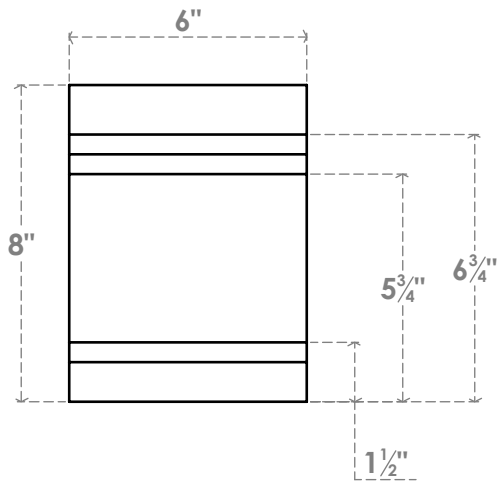

RFTP06X08X16PEC

6"W X 8"H X 16"L PESCADERO ARCHITECTURAL GRADE PVC RAFTER TAIL

SIDE PROFILE

ISOMETRIC

FRONT PROFILE

EKENA MILLWORK
 2300 WEST MAIN ST.
 CLARKSVILLE, TX 75426
 TOLL FREE: 866-607-0453
 WWW.EKENAMILLWORK.COM

NOTES

1. INSTALLATION TO BE COMPLETED IN ACCORDANCE WITH MANUFACTURER'S SPECIFICATIONS.
2. DRAWING MAY NOT BE TO SCALE
3. THIS DRAWING IS INTENDED FOR DESIGN AND PLANNING PURPOSES ONLY.
4. ALL INFORMATION CONTAINED HEREIN WAS CURRENT AT THE TIME OF DEVELOPMENT BUT MUST BE REVIEWED AND APPROVED BY THE PRODUCT MANUFACTURER TO BE CONSIDERED ACCURATE.
5. ARCHITECTURAL GRADE PVC PRODUCTS ARE MADE FROM EXPANDED CELLULAR PVC AND COME NATURALLY WHITE BUT MAY BE PAINTED